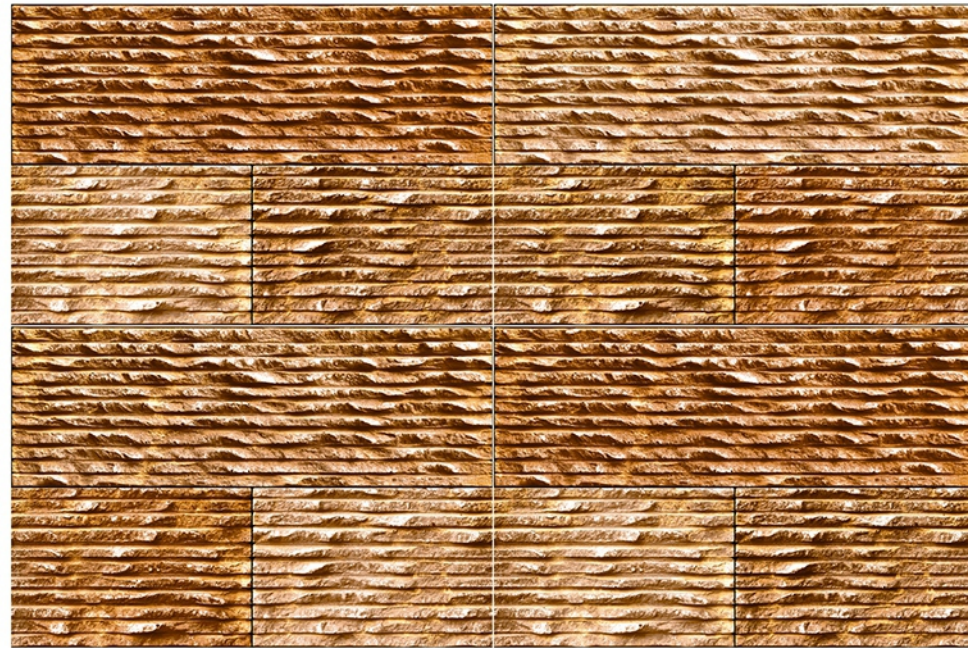

**STONE
CLADDING**

(ALL DESIGN 3-PCS RANDOM)

ELEVATION WALL TILES
300x450mm

MOLTERA®
WALL, FLOOR & VITRIFIED TILES

TOPAZ_02