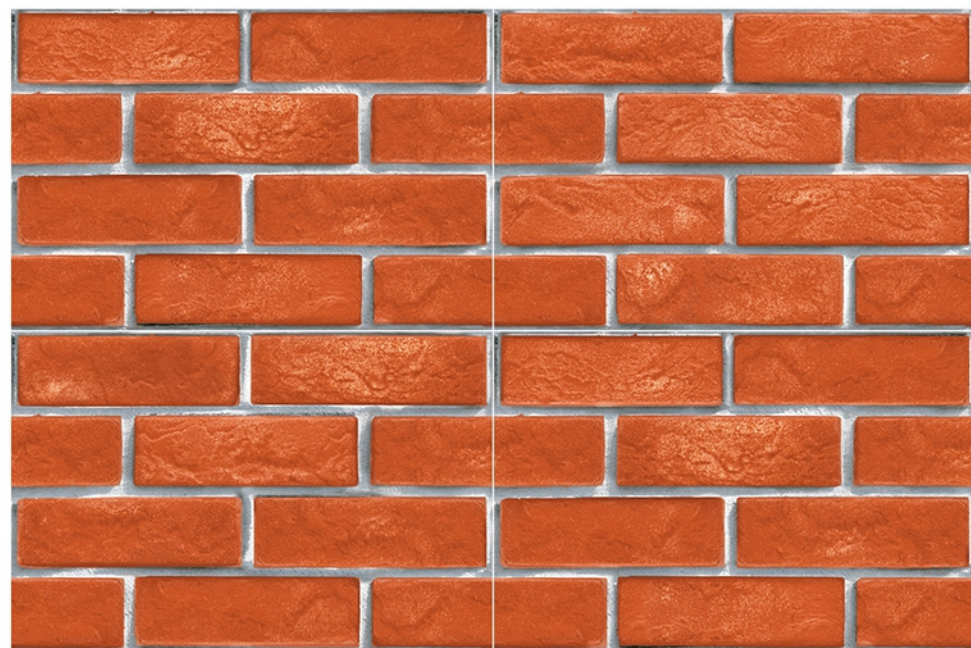

(ALL DESIGN 3-PCS RANDOM)

VARNISH ELEVATION WALL TILES 300x450mm

MOLTERA[®]
WALL, FLOOR & VITRIFIED TILES

BELL-201

**STONE
CLADDING**

(ALL DESIGN 3-PCS RANDOM)

**ELEVATION WALL TILES
300x450mm**

MOLTERA®
WALL, FLOOR & VITRIFIED TILES