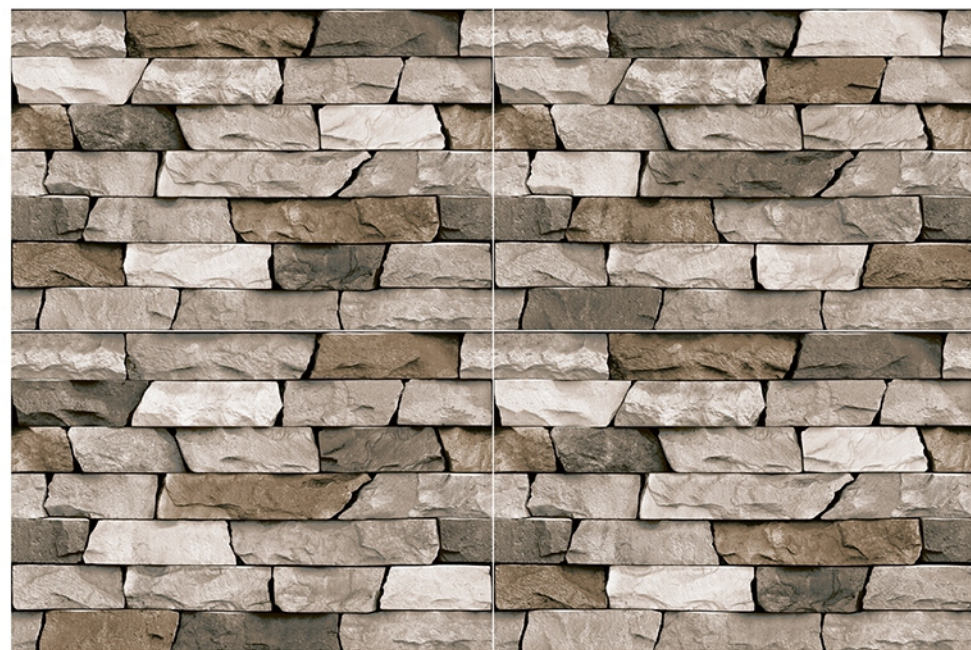

WALL, FLOOR & VITRIFIED TILES

ROSCO_08

STONE CLADDING

(ALL DESIGN 3-PCS RANDOM)

ELEVATION WALL TILES 300x450mm

MOLTERA®

WALL, FLOOR & VITRIFIED TILES

ROSCO_11