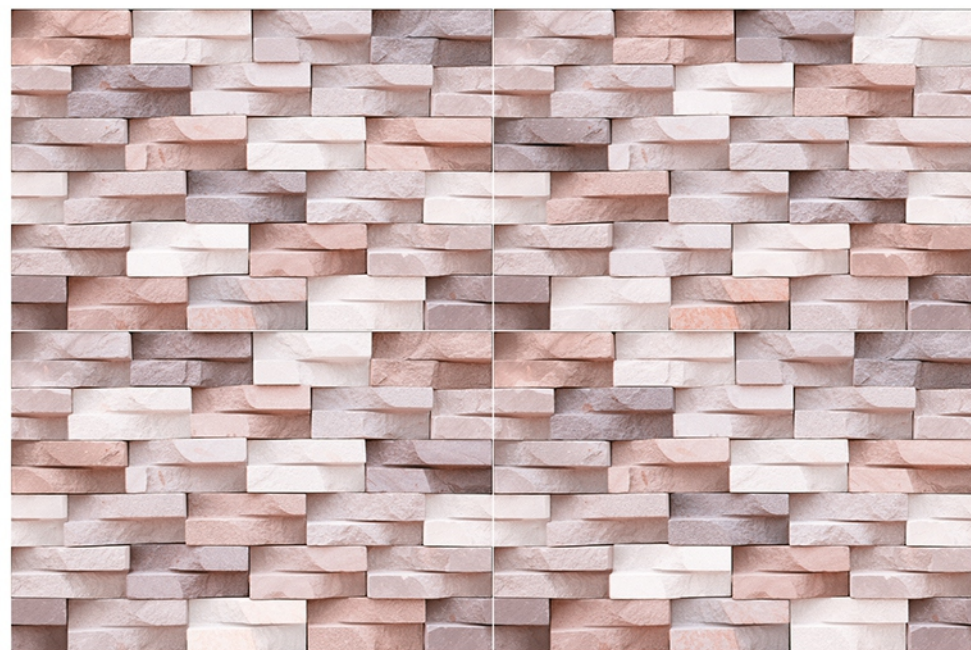

WALL, FLOOR & VITRIFIED TILES

BELL-202

STONE CLADDING

(ALL DESIGN 3-PCS RANDOM)

VARNISH ELEVATION WALL TILES 300x450mm

MOLTERA[®]
WALL, FLOOR & VITRIFIED TILES

BELL-203

**STONE
CLADDING**