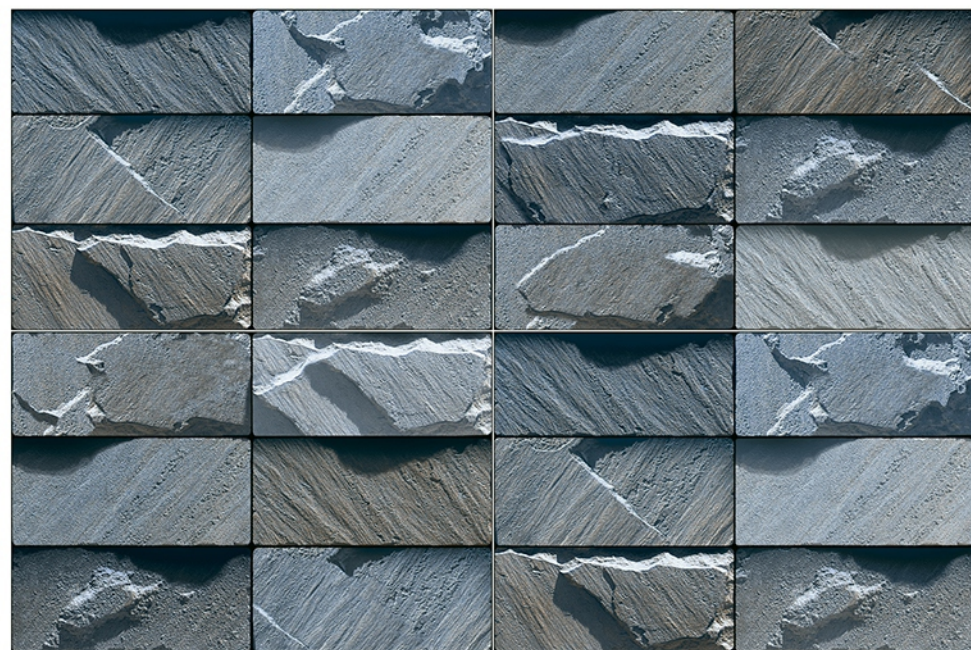

**STONE
CLADDING**

(ALL DESIGN 3-PCS RANDOM)

ELEVATION WALL TILES
300x450mm

MOLTERA®
WALL, FLOOR & VITRIFIED TILES

RUBY_07