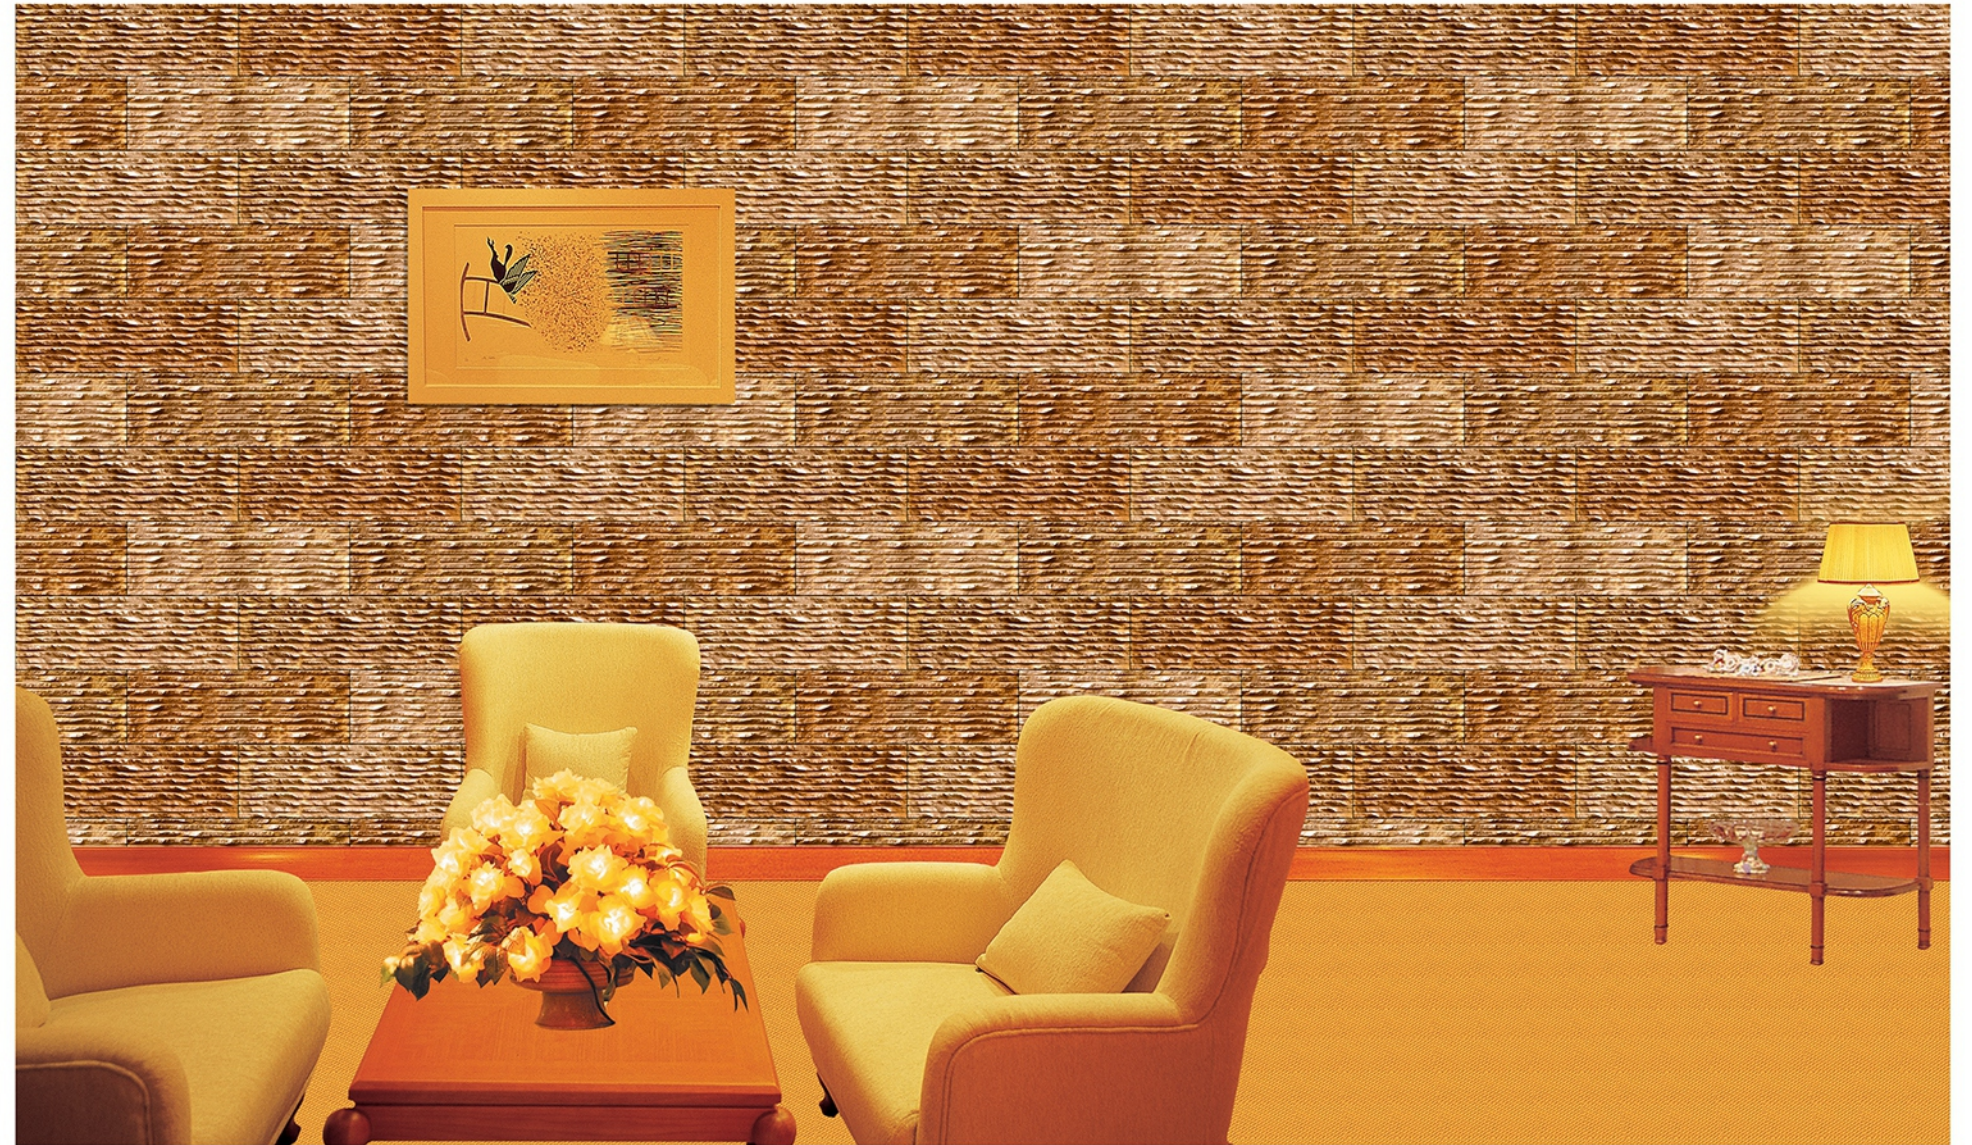

(ALL DESIGN 3-PCS RANDOM)

ELEVATION WALL TILES
300x450mm

MOLTERA®
WALL, FLOOR & VITRIFIED TILES

TOPAZ_02

STONE CLADDING

(ALL DESIGN 3-PCS RANDOM)

ELEVATION WALL TILES
300x450mm

MOLTERA[®]
WALL, FLOOR & VITRIFIED TILES