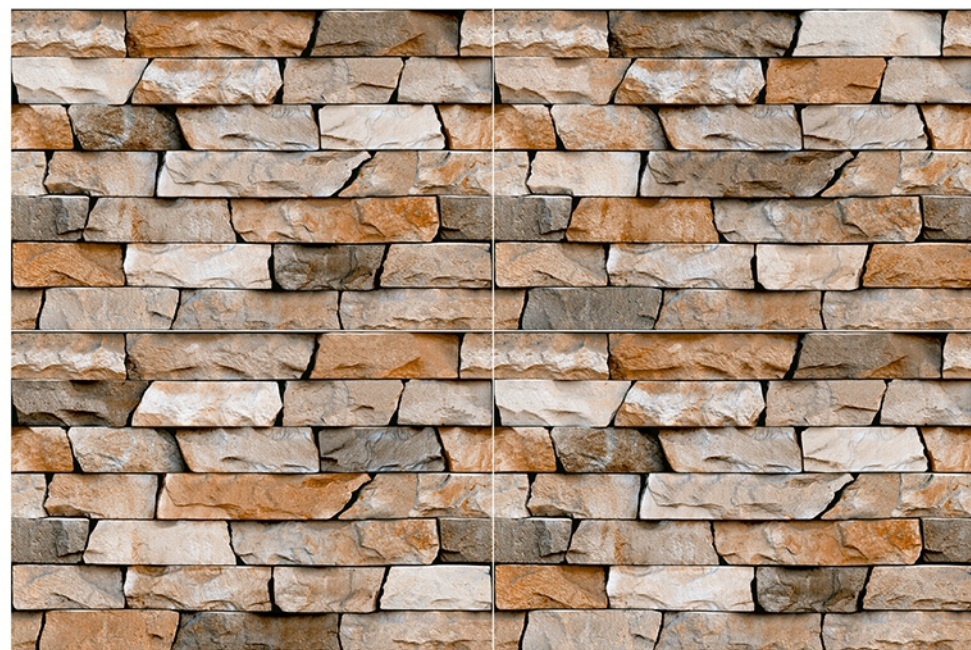

STONE CLADDING

(ALL DESIGN 3-PCS RANDOM)

ELEVATION WALL TILES 300x450mm

MOLTERA®

WALL, FLOOR & VITRIFIED TILES

ROSCO_08