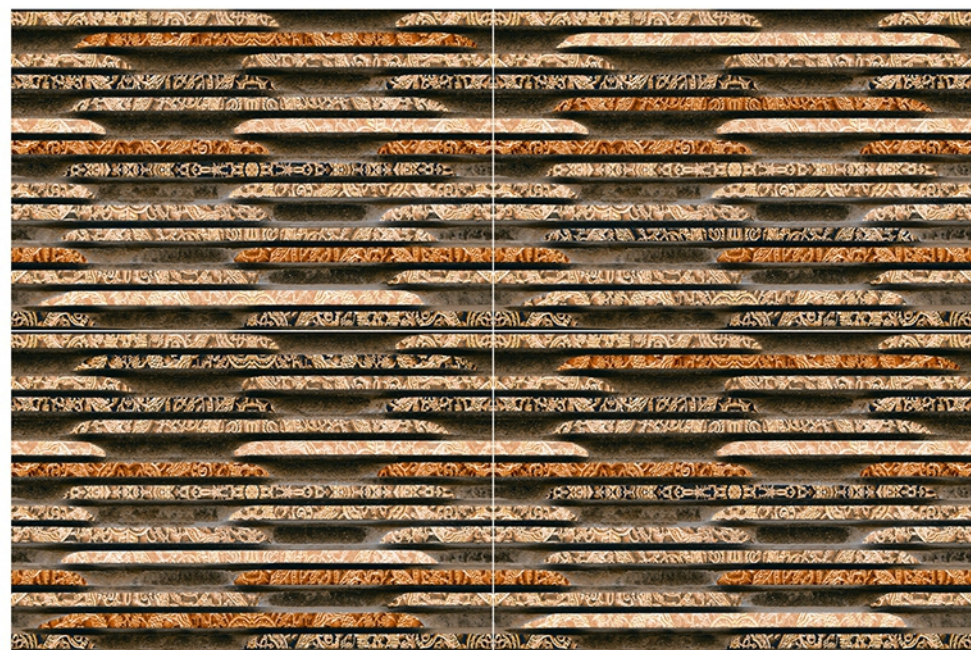

MOLTERA[®]
WALL, FLOOR & VITRIFIED TILES

TITAN-02

STONE CLADDING

(ALL DESIGN 3-PCS RANDOM)

ELEVATION WALL TILES 300x450mm

MOLTERA[®]
WALL, FLOOR & VITRIFIED TILES

TITAN-04

**STONE
CLADDING**