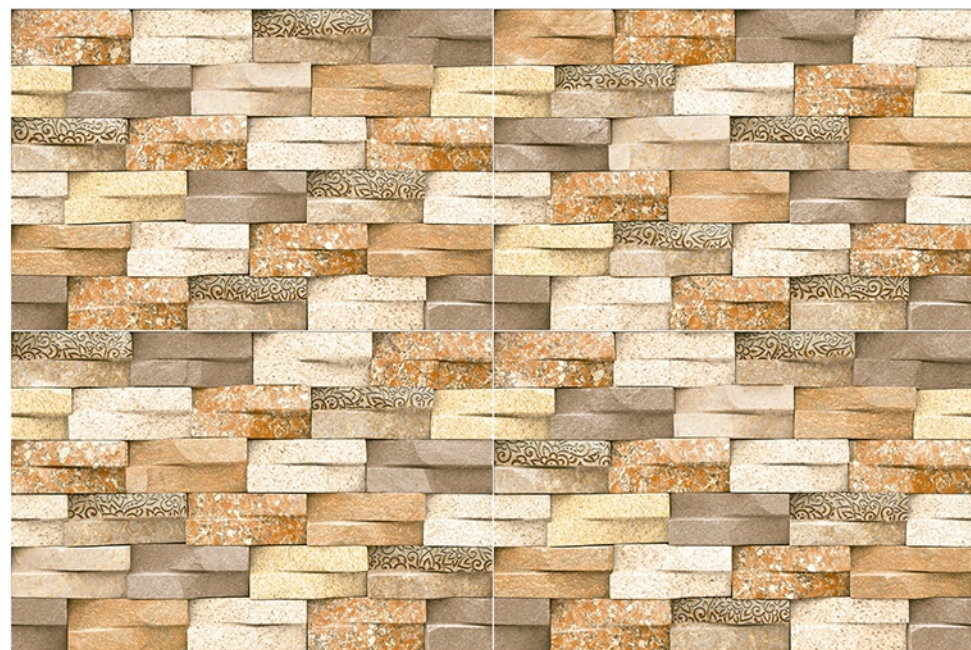

STONE CLADDING

(ALL DESIGN 3-PCS RANDOM)

VARNISH ELEVATION WALL TILES 300x450mm

MOLTERA®

WALL, FLOOR & VITRIFIED TILES

BELL-202