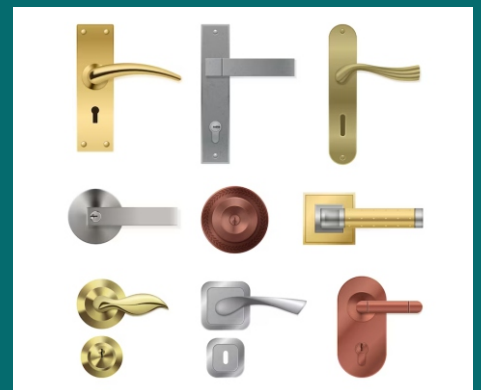

450x300
mm
High Deep Elevation

Wall Tiles
Floor Tiles
Vitrified Tiles
Sanitaryware

SEP.
2024

OUR PRODUCTS

AAC BLOCK

STONE CLADDING

(ALL DESIGN 3-PCS RANDOM)

ELEVATION WALL TILES
300x450mm