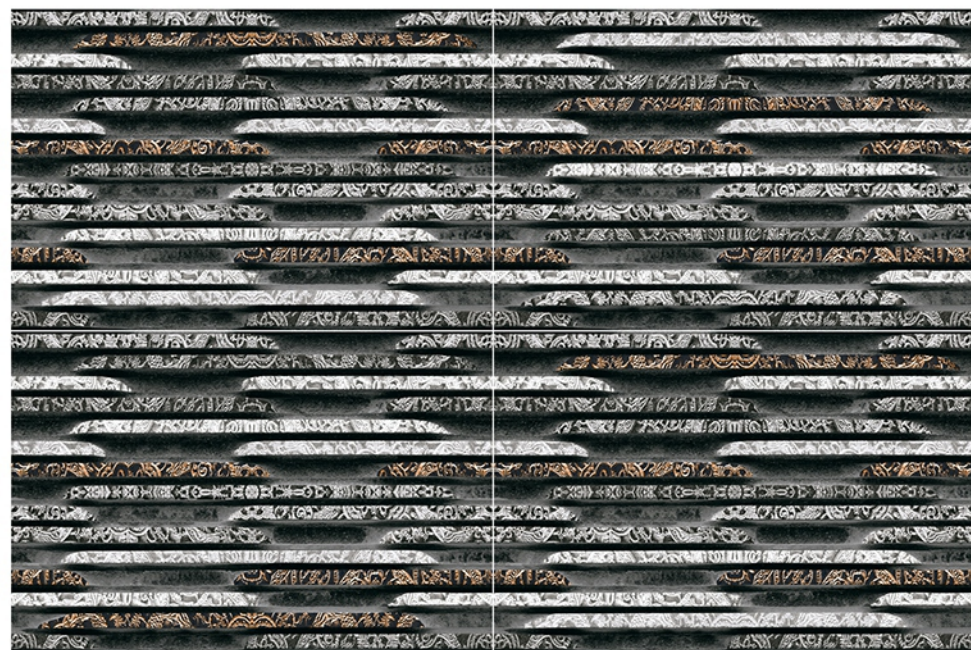

MOLTERA[®]
WALL, FLOOR & VITRIFIED TILES

TITAN-02

STONE CLADDING

(ALL DESIGN 3-PCS RANDOM)

ELEVATION WALL TILES 300x450mm

MOLTERA[®]
WALL, FLOOR & VITRIFIED TILES

TITAN-04

**STONE
CLADDING**