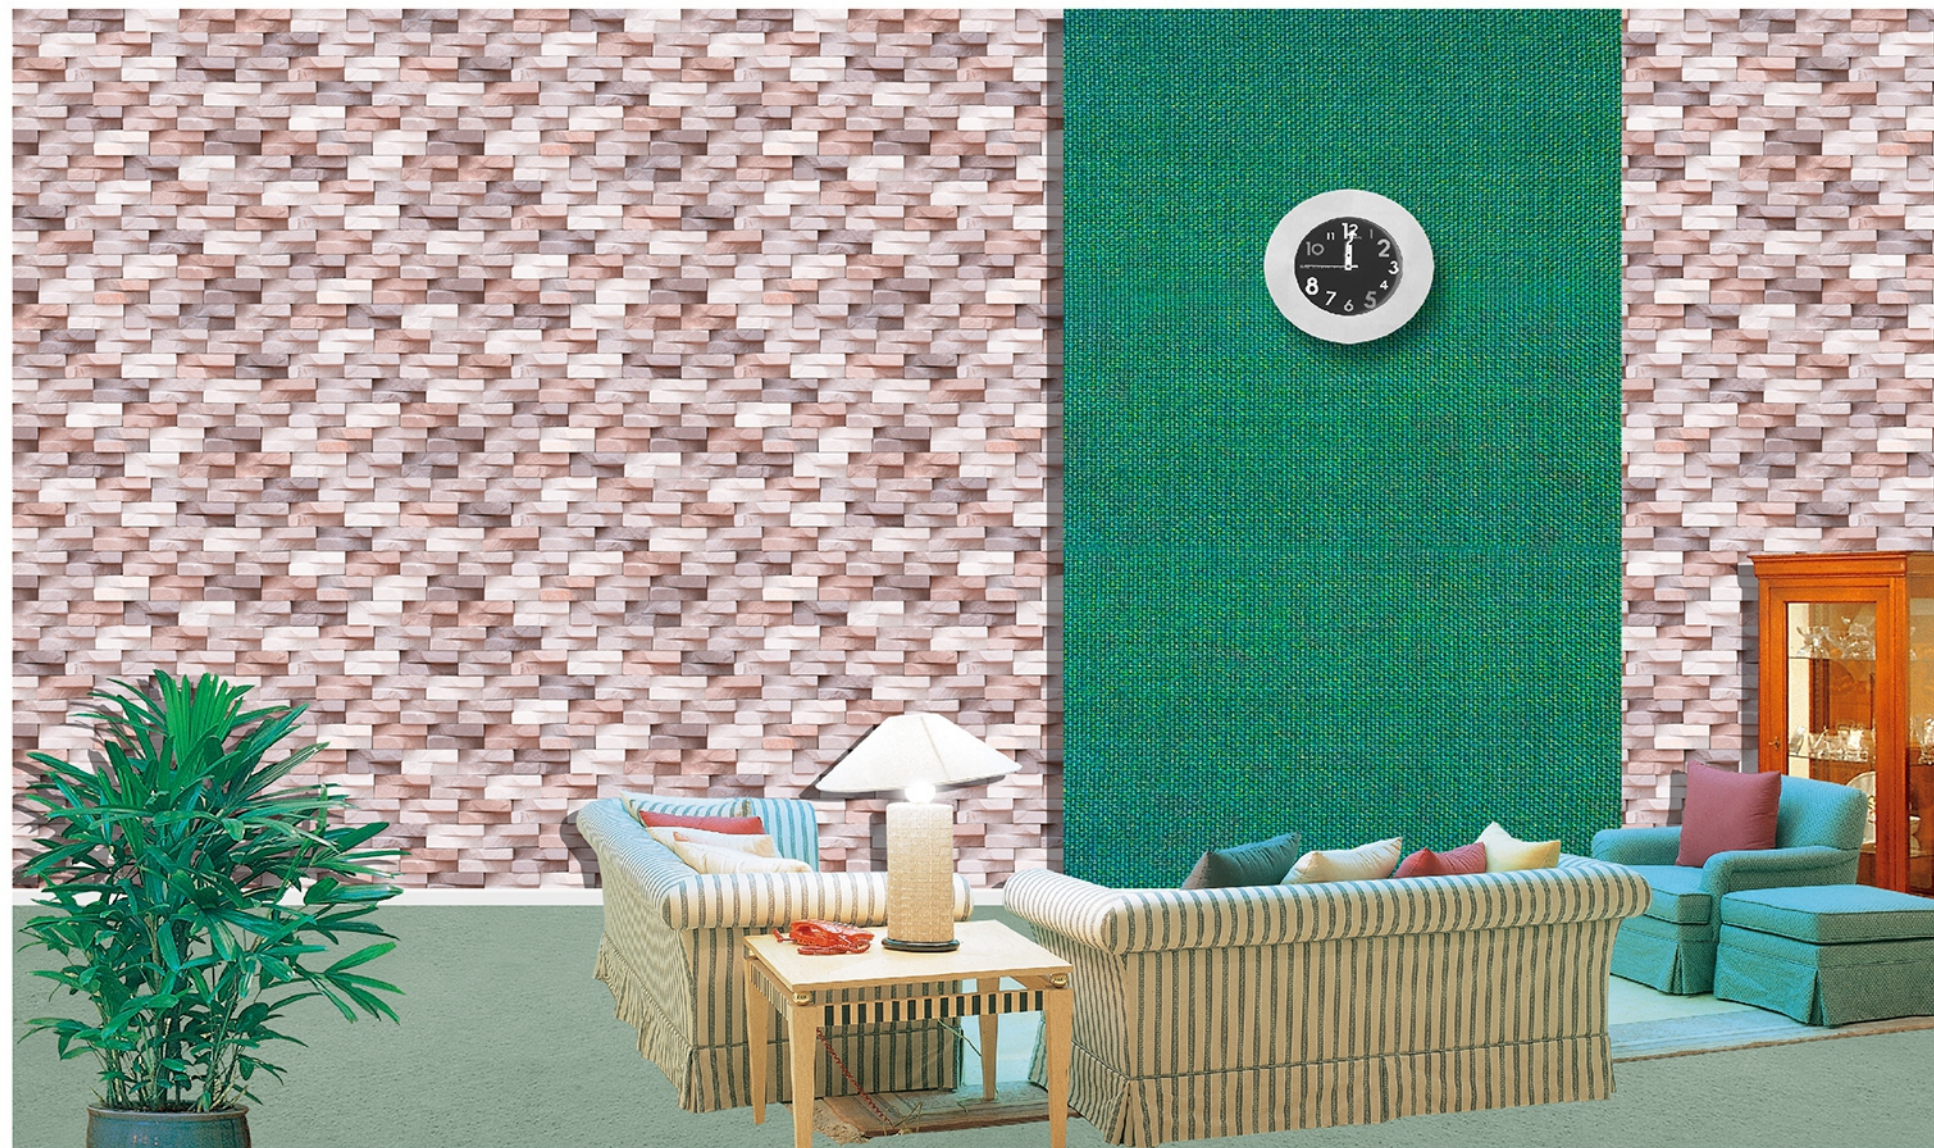

WALL, FLOOR & VITRIFIED TILES

BELL-202

STONE CLADDING

(ALL DESIGN 3-PCS RANDOM)

VARNISH ELEVATION WALL TILES 300x450mm

MOLTERA[®]
WALL, FLOOR & VITRIFIED TILES

BELL-203

**STONE
CLADDING**